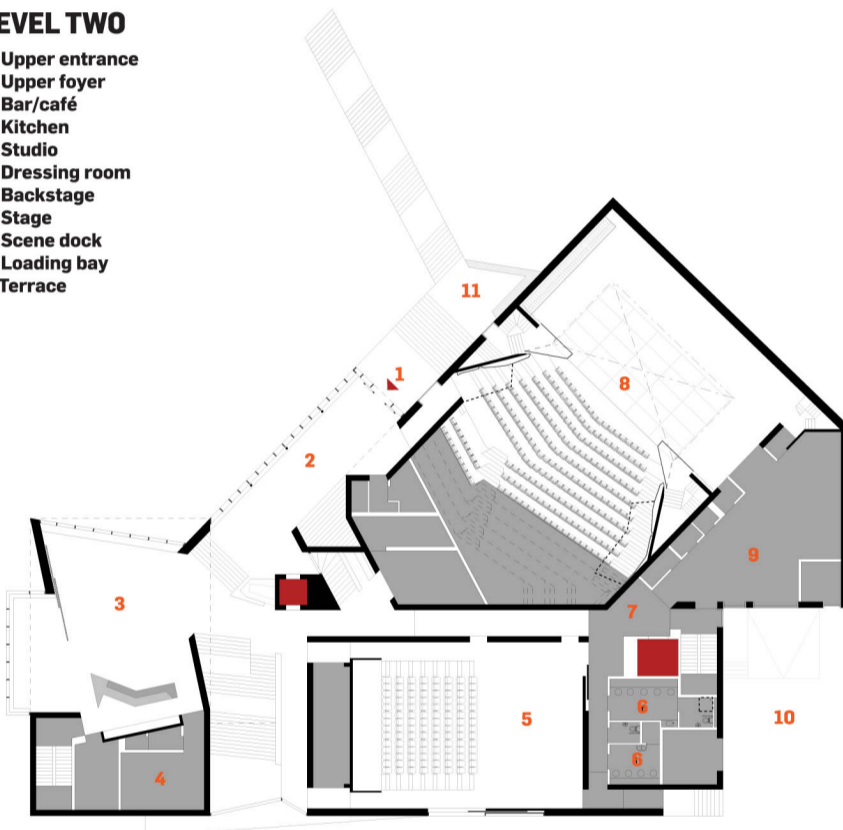

LEVEL ONE

- 1 Entrance/lower foyer
- 2 Box office
- 3 Education room
- 4 Boardroom
- 5 Toilets
- 6 Backstage
- 7 Green room
- 8 Dressing room
- 9 Classroom
- 10 Storage
- 11 Prop store
- 12 Understage

LEVEL TWO

- 1 Upper entrance
- 2 Upper foyer
- 3 Bar/café
- 4 Kitchen
- 5 Studio
- 6 Dressing room
- 7 Backstage
- 8 Stage
- 9 Scene dock
- 10 Loading bay
- 11 Terrace

LEVEL THREE

- 1 Rehearsal room
- 2 Office
- 3 Foyer
- 4 Void
- 5 Auditorium
- 6 Studio gallery
- 7 Backstage
- 8 Wardrobe
- 9 Prop workshop