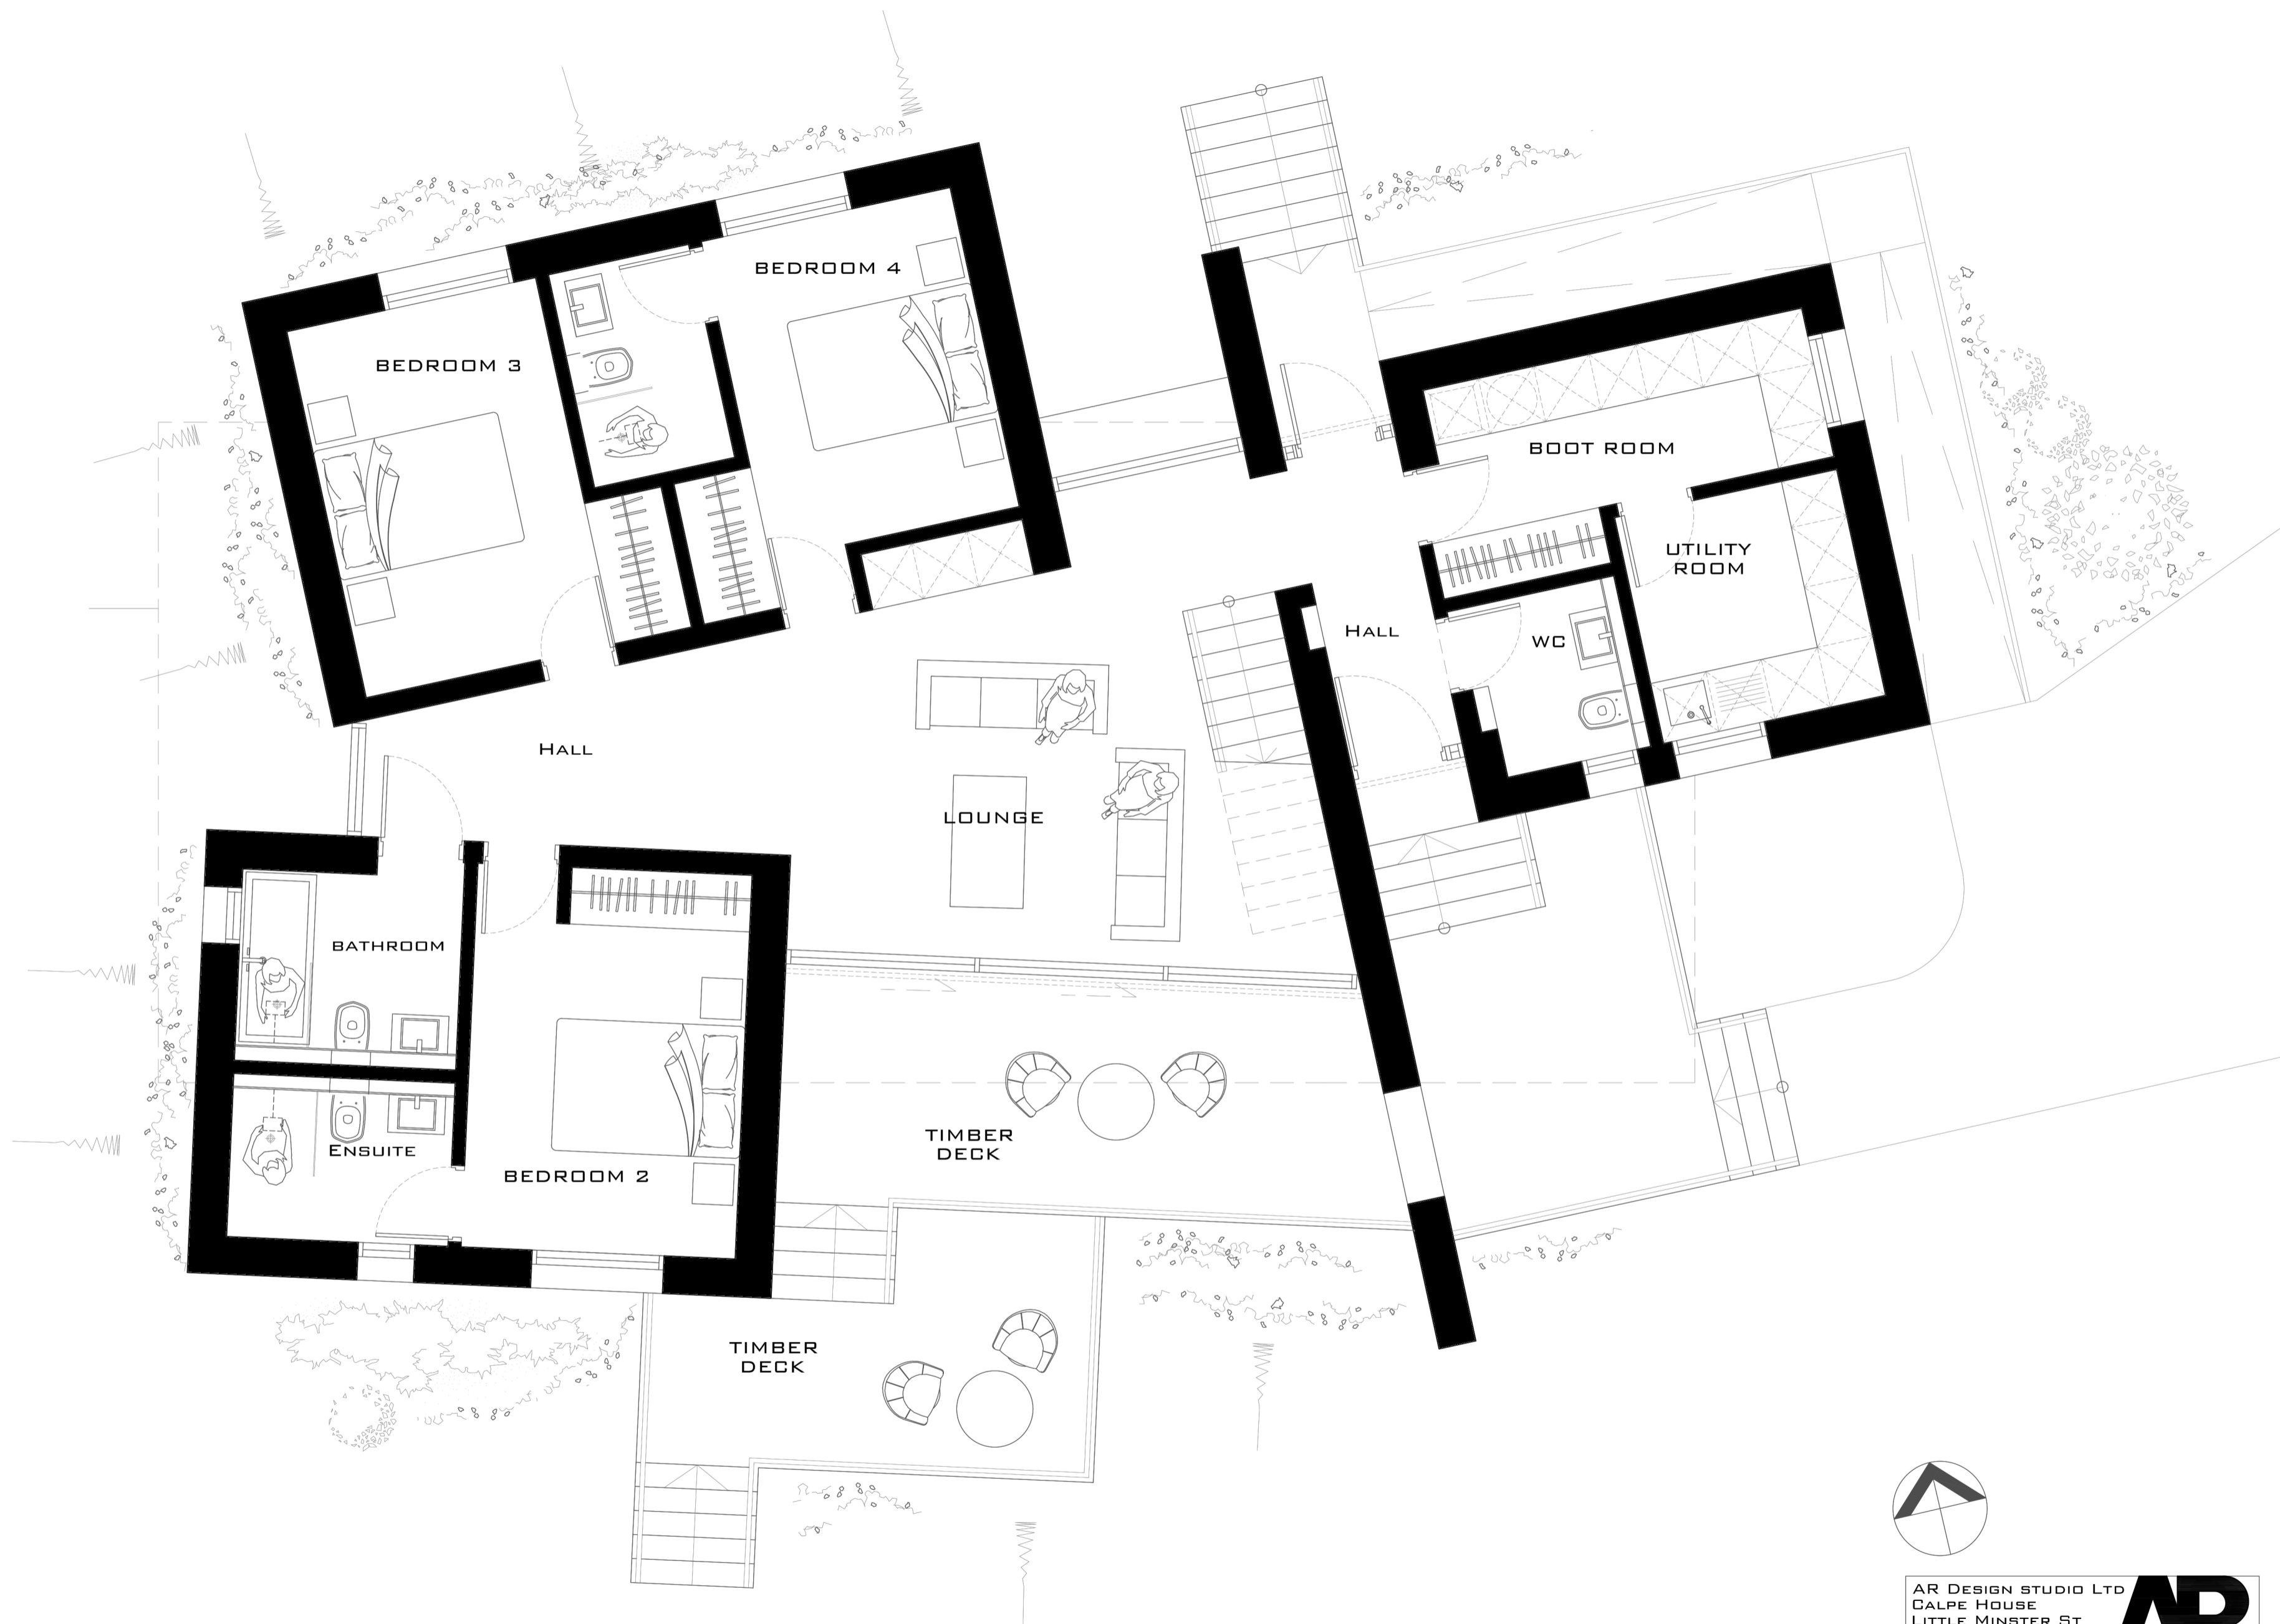

Five Elms - Proposed Ground Floor Plan

AR DESIGN STUDIO LTD
CALPE HOUSE
LITTLE MINSTER ST
WINCHESTER
SO23 9HB

AR

T. 01962 864545
E. INFO@ARDESIGNSTUDIO.CO.UK
WWW.ARDESIGNSTUDIO.CO.UK