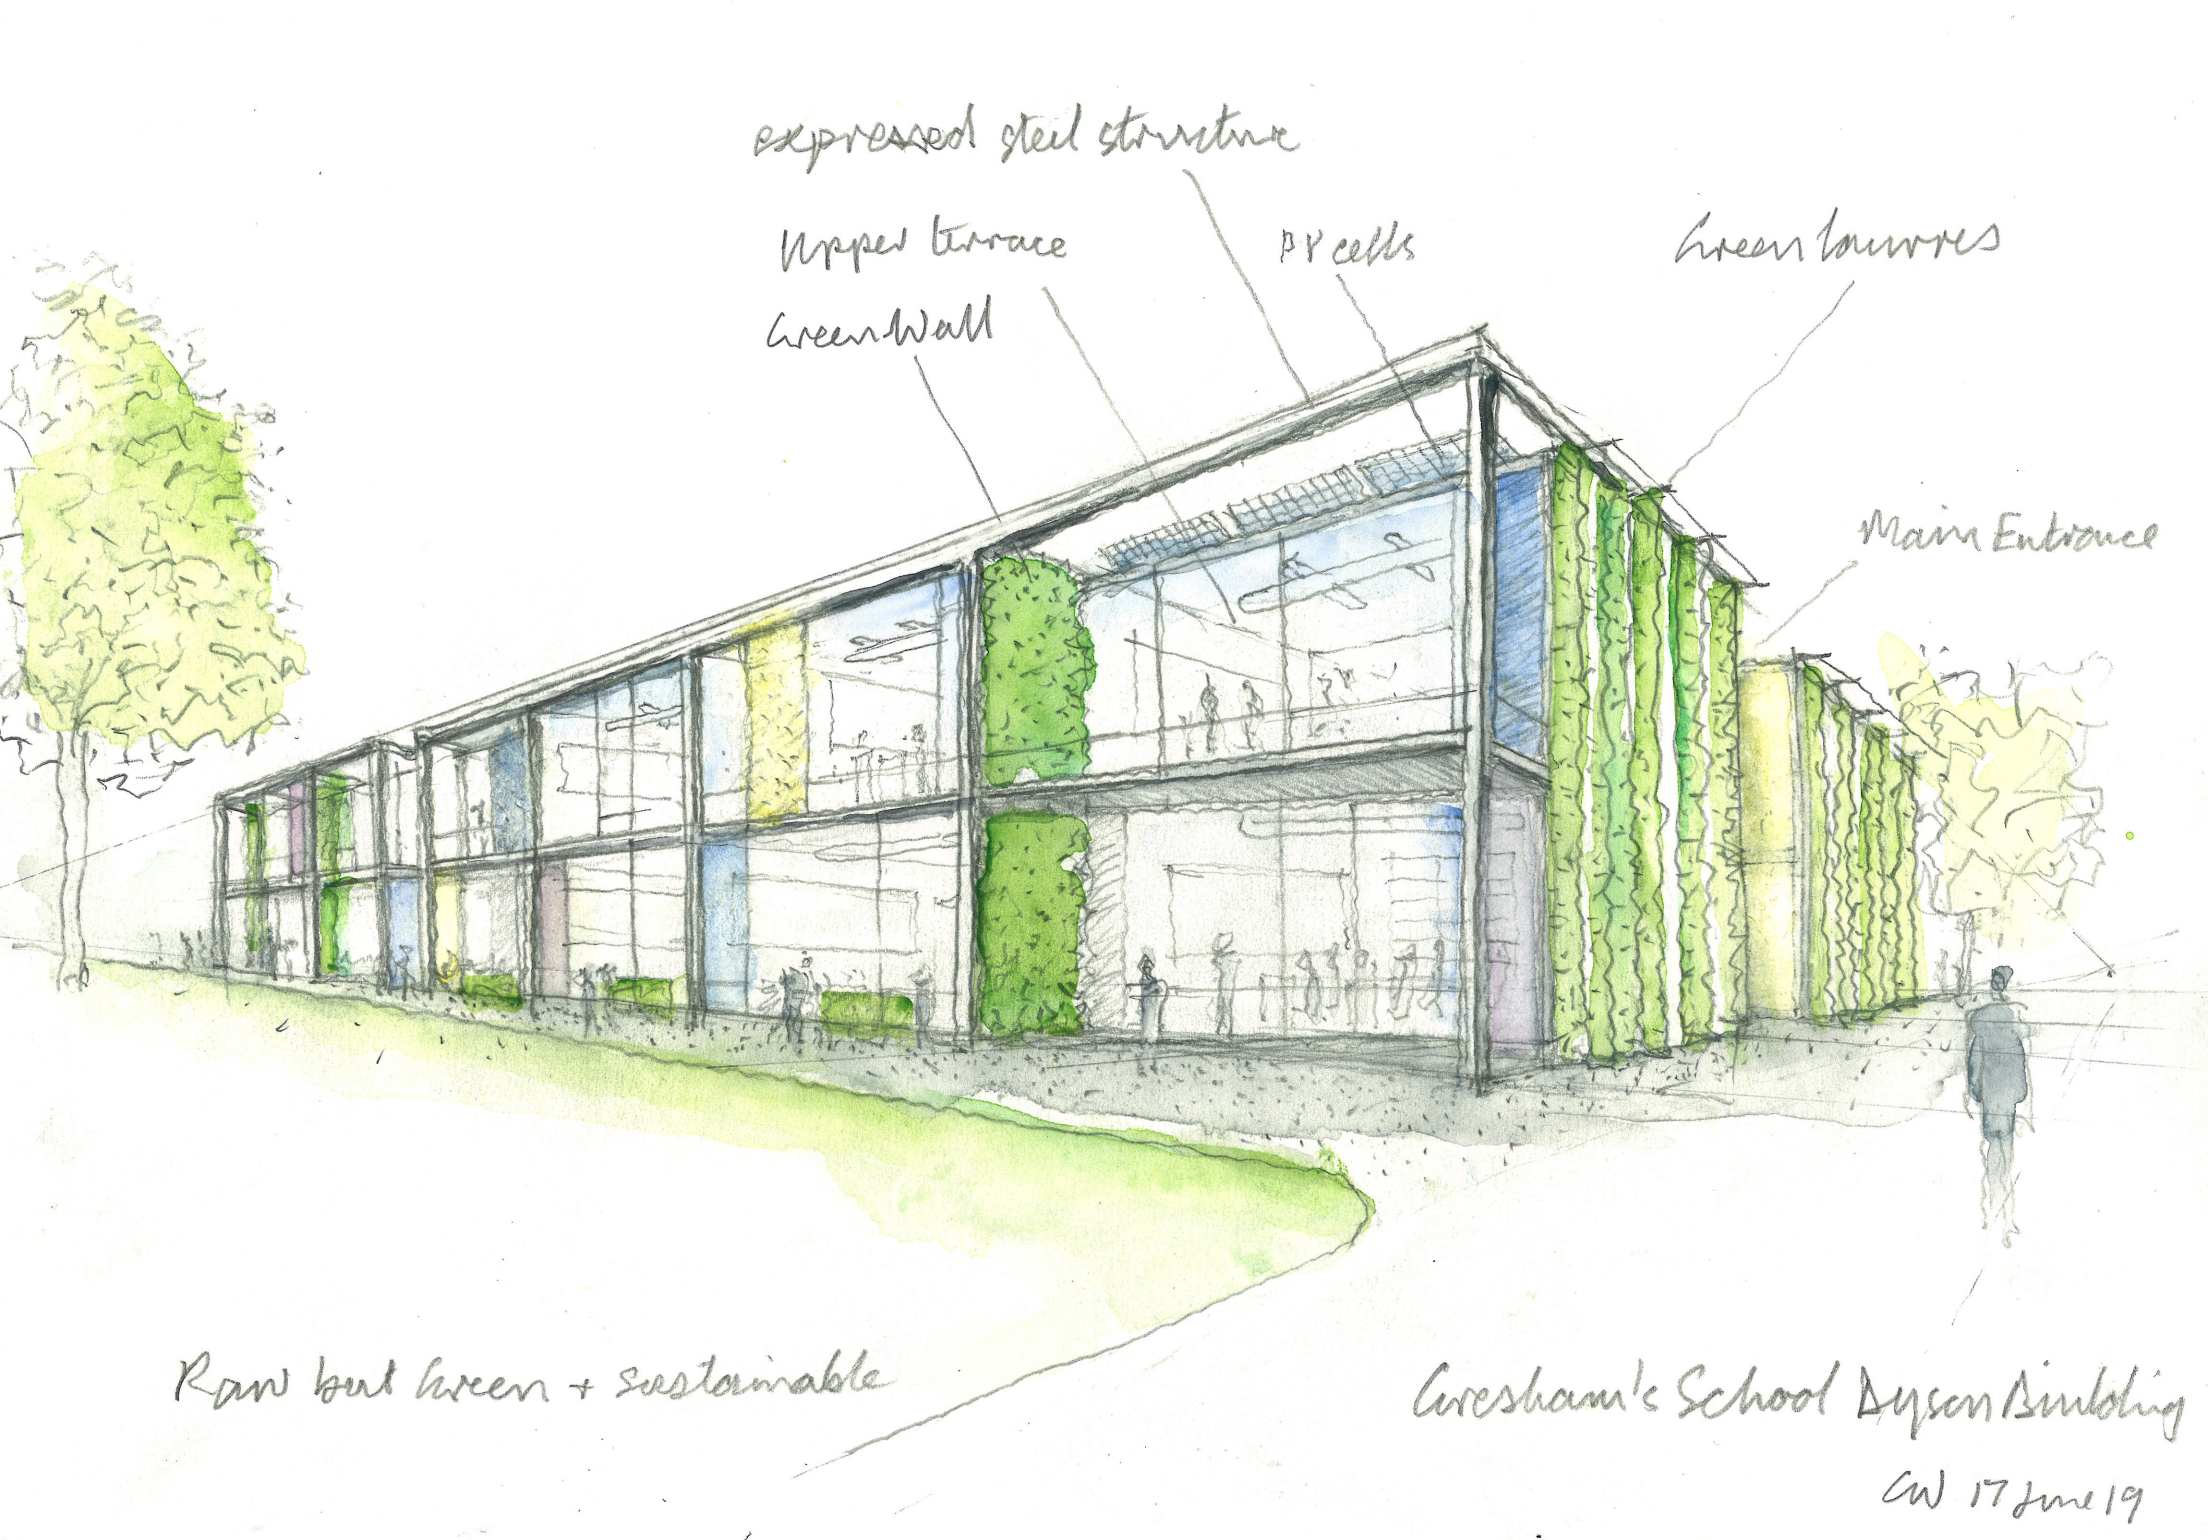

Concept Plan Diagram

Gresham's School Design Building

expressed steel structure

Upper Terrace

PV cells

Green Louvers

Green Wall

Main Entrance

Raw but green + sustainable

Cresham's School Dyson Building

CW 17 June 19