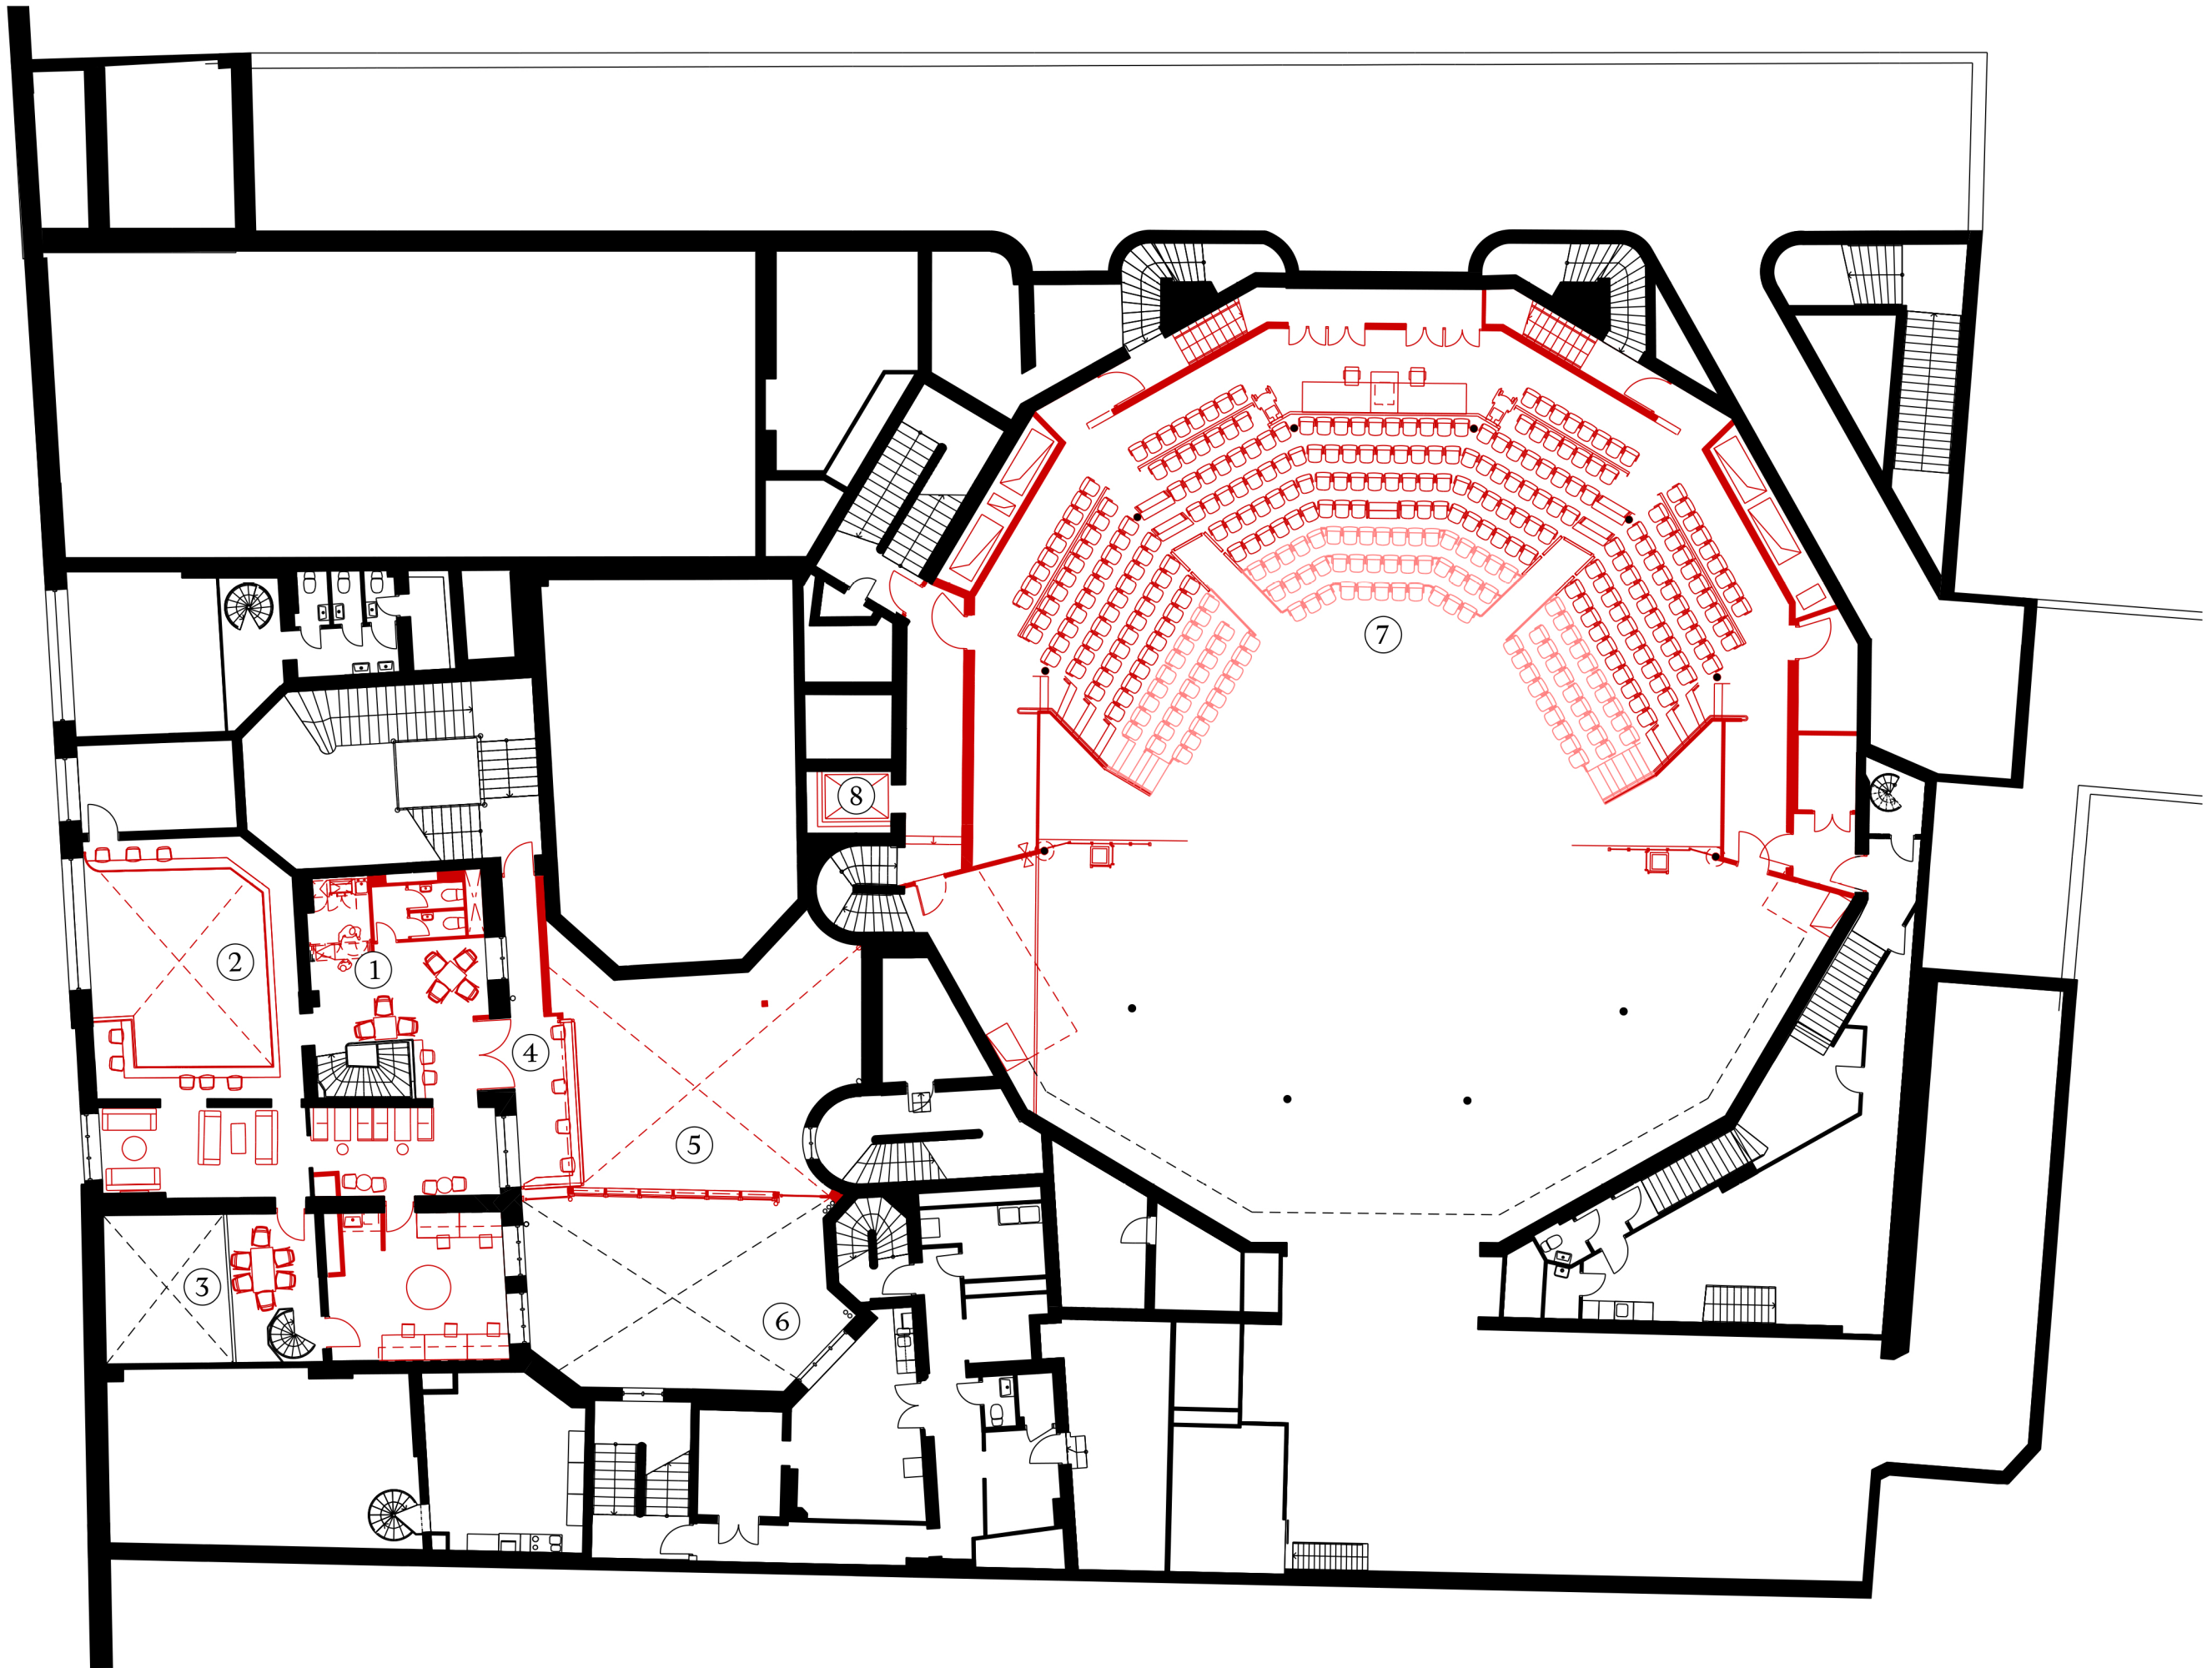

KEY
Hänvisningar

- 1. Cafe
Cafe
- 2. Cafe Mezzanine
Entresol cafe
- 3. Studio Mezzanine
Entresol ateljé
- 4. Courtyard Mezzanine
Entresol gårdsrum
- 5. Courtyard Room
Gårdsrum
- 6. Courtyard
Gård
- 7. Auditorium
Auditorium
- 8. New Lift
Ny hiss

— Existing fabric
— Refurbishment Project

MALMÖ STADSTEATER HIPPODROMEN 2023 Level 2 Plan